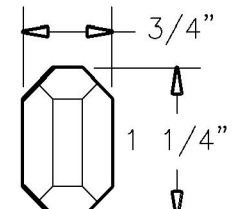

Blade

Guard

Handle

Pommel